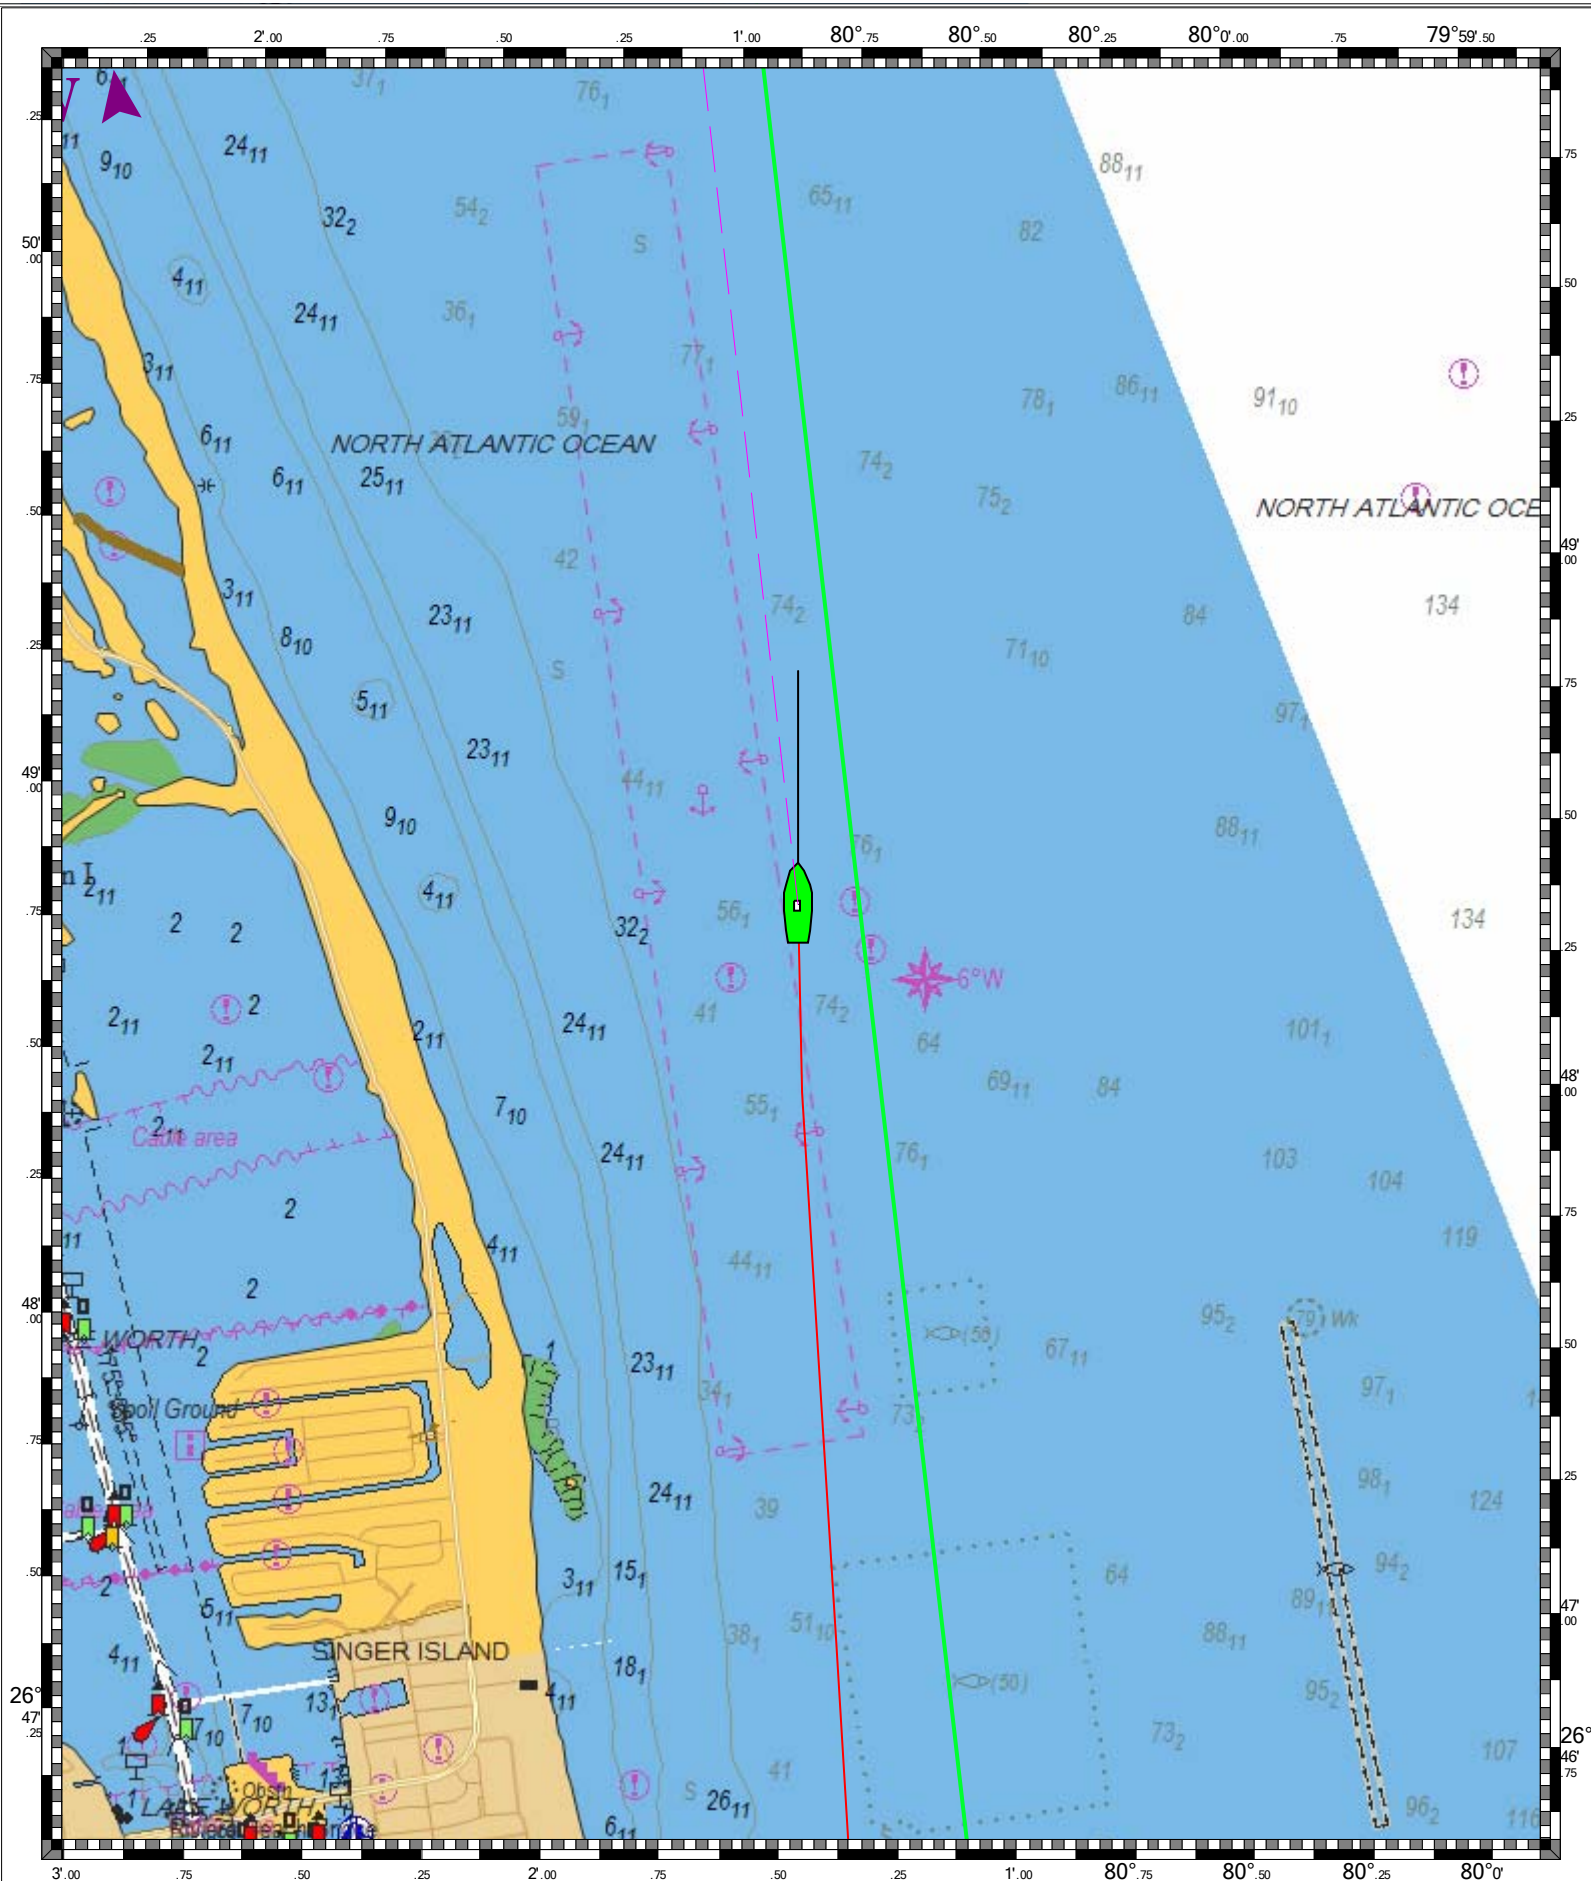

PALM SHORES TO WEST PALM BEACH FLORIDA NN-00 - 1 : 26,600
(MAX Pro World Charts - vector format) Chart #11472H - Depth Units: Feet

DO NOT USE FOR NAVIGATION
SOME NAVIGATION AIDS MAY NOT BE SHOWN

MAX Pro World Chart - 1 : 3,400,000
(MAX Pro World Charts - vector format) Chart #MAX Pro - Depth Units: Feet

DO NOT USE FOR NAVIGATION
SOME NAVIGATION AIDS MAY NOT BE SHOWN