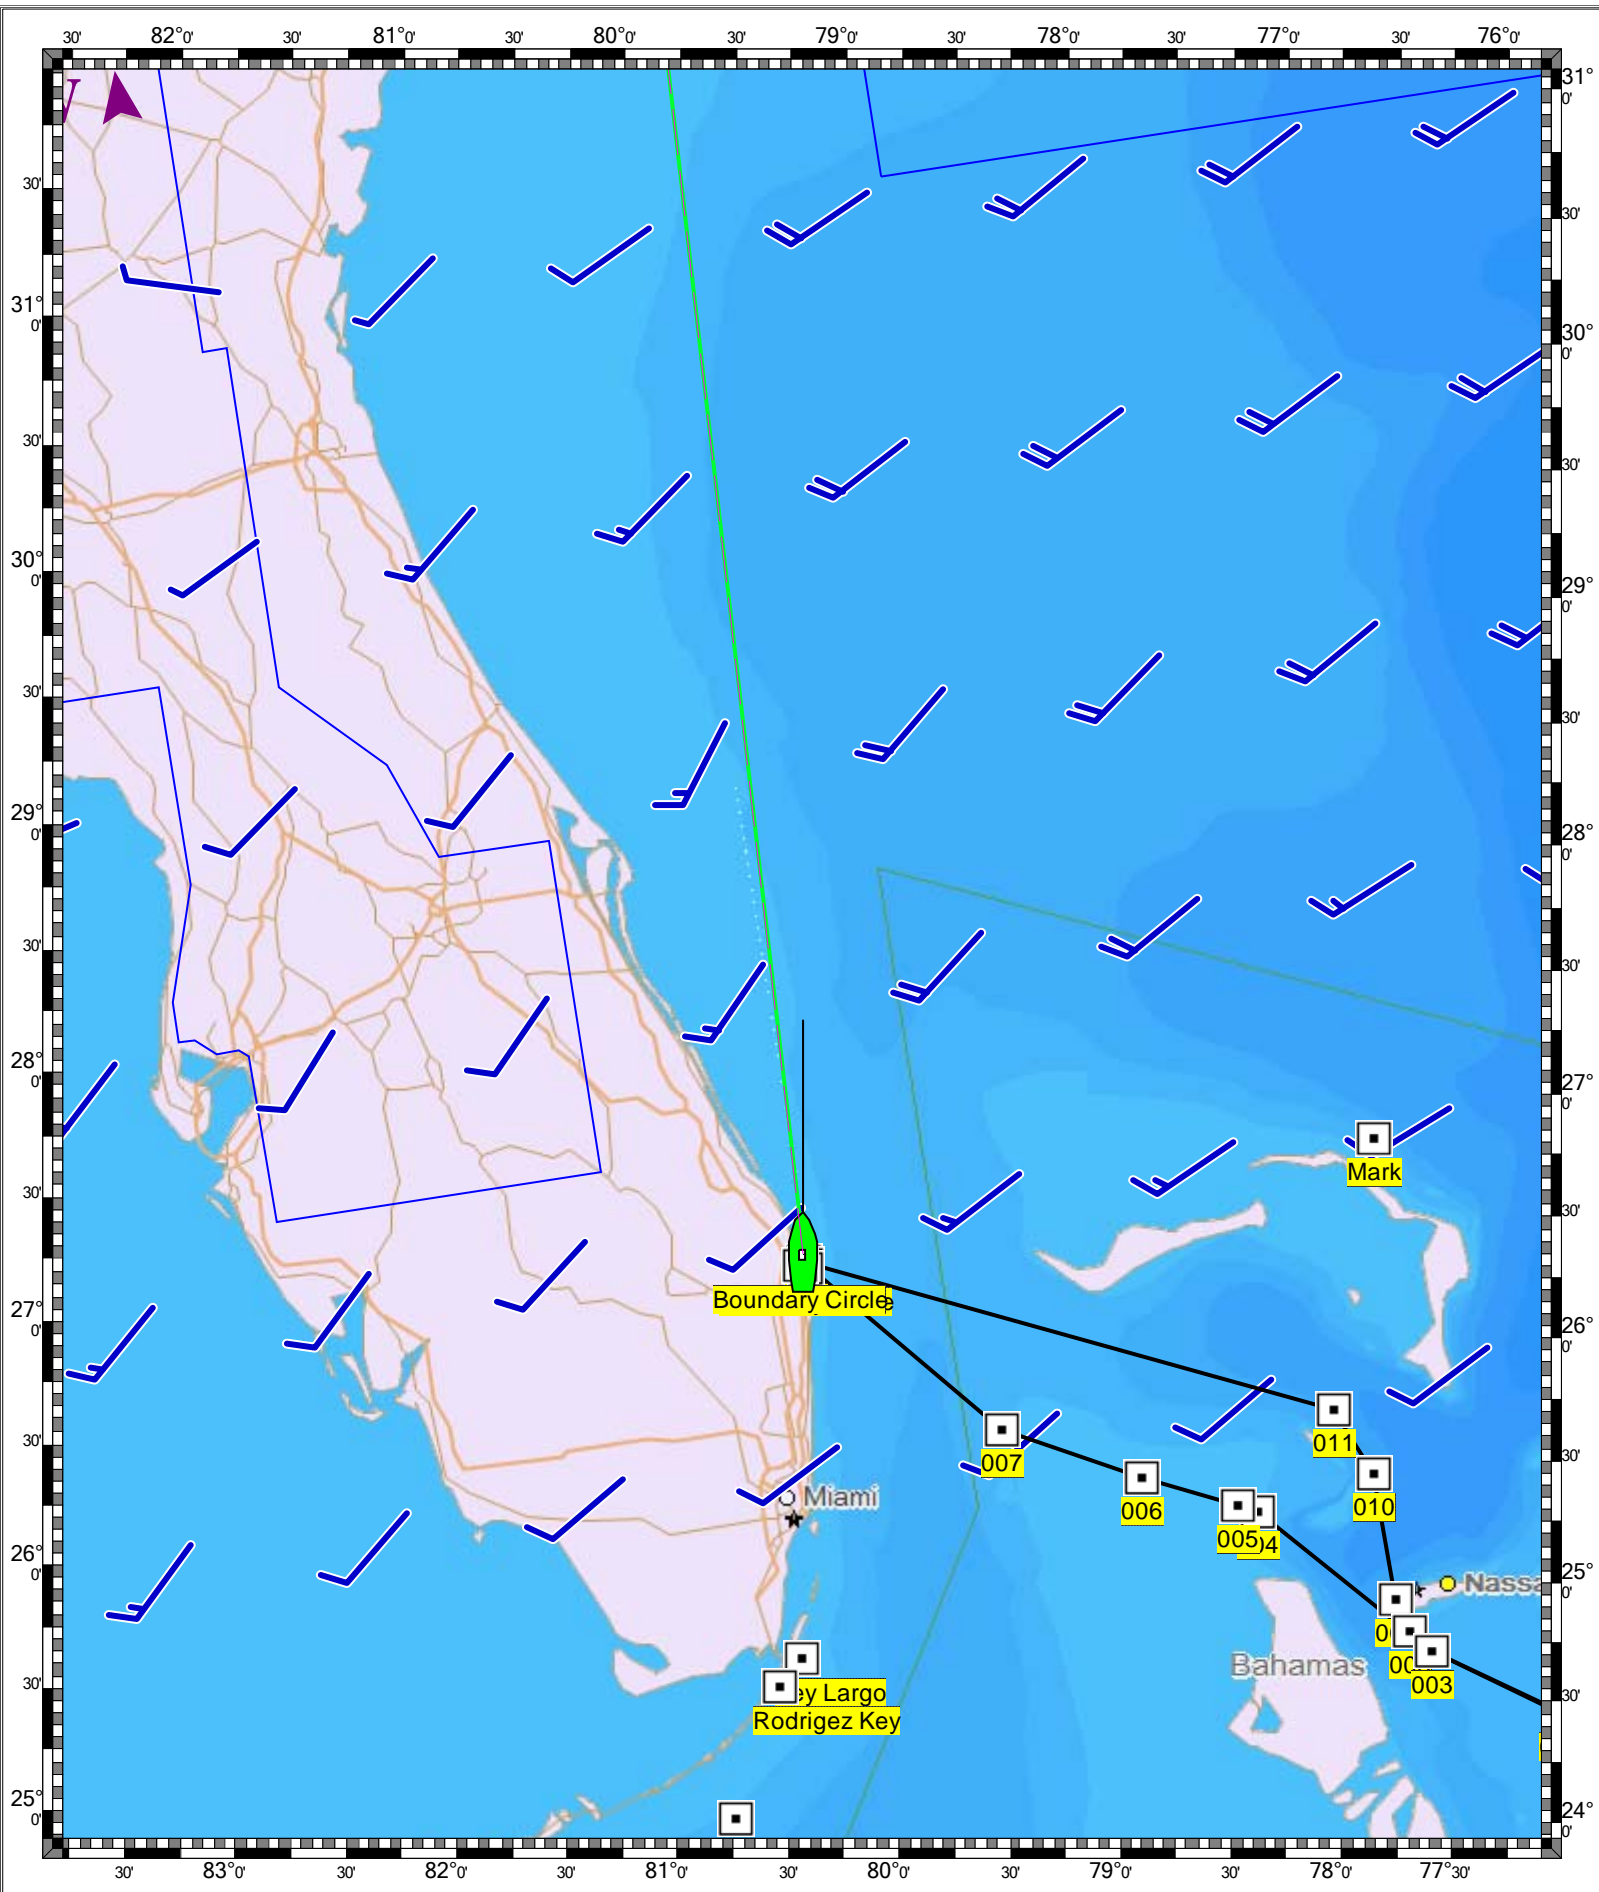

PALM SHORES TO WEST PALM BEACH FLORIDA NN-00 - 1 : 26,600
(MAX Pro World Charts - vector format) Chart #11472H - Depth Units: Feet

DO NOT USE FOR NAVIGATION
SOME NAVIGATION AIDS MAY NOT BE SHOWN

MAX Pro World Chart - 1 : 3,400,000
(MAX Pro World Charts - vector format) Chart #MAX Pro - Depth Units: Feet

DO NOT USE FOR NAVIGATION
SOME NAVIGATION AIDS MAY NOT BE SHOWN