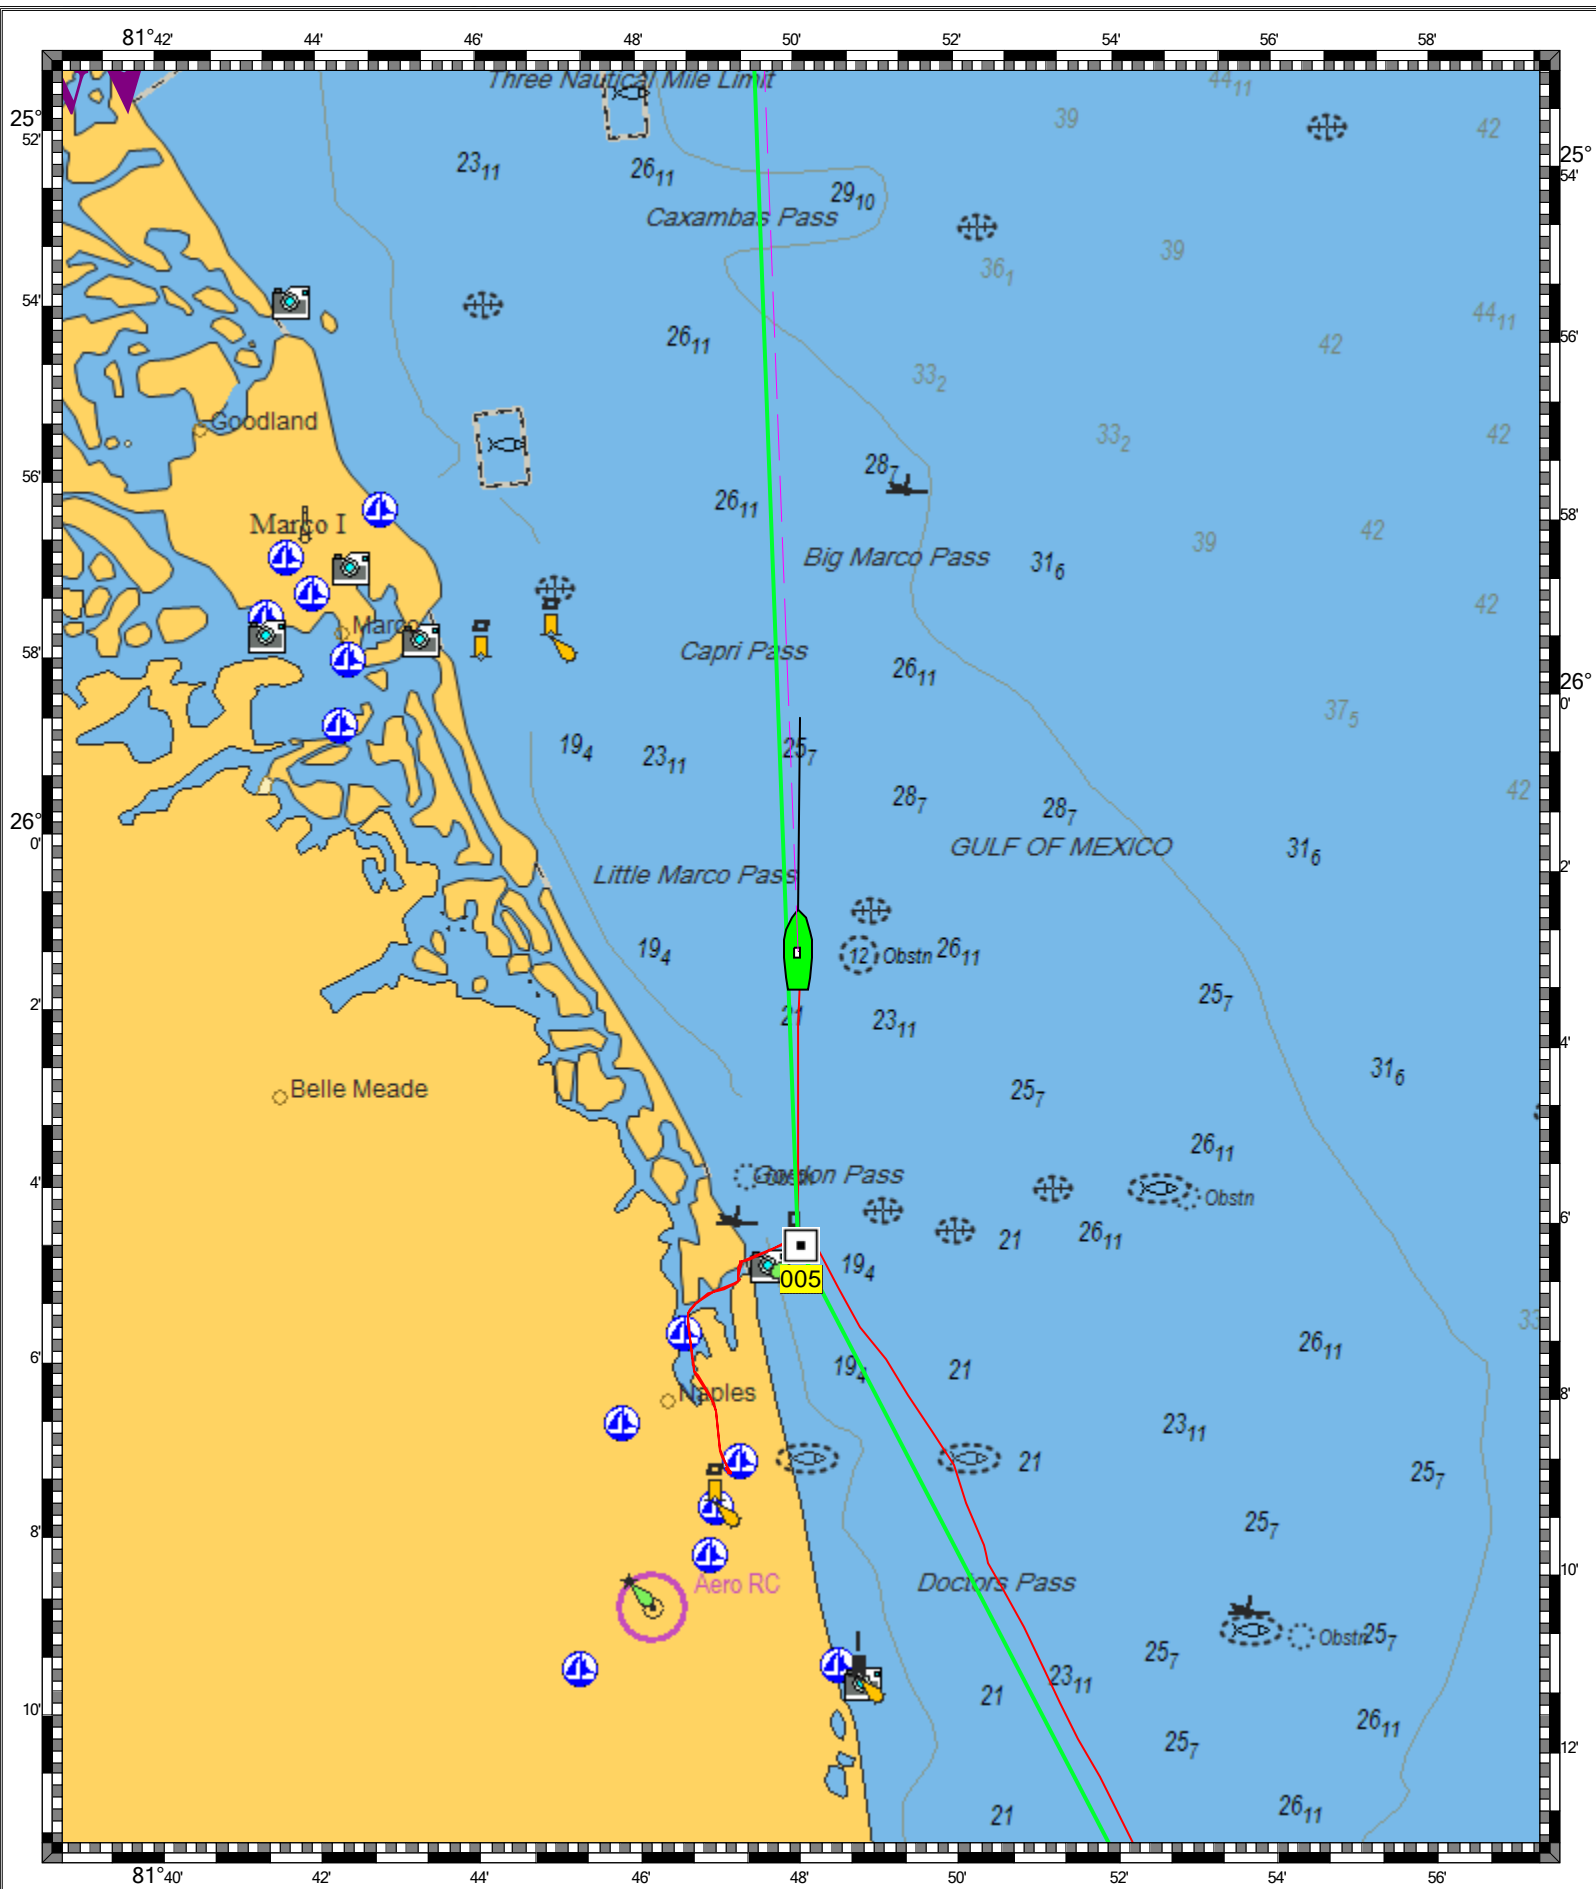

**HAVANA TO TAMPA BAY - 1 : 159,000**  
**(MAX Pro World Charts - vector format) Chart #11420 - Depth Units: Feet**

DO NOT USE FOR NAVIGATION  
SOME NAVIGATION AIDS MAY NOT BE SHOWN

**MAX Pro World Chart - 1 : 2,540,000**  
**(MAX Pro World Charts - vector format) Chart #MAX Pro - Depth Units: Feet**