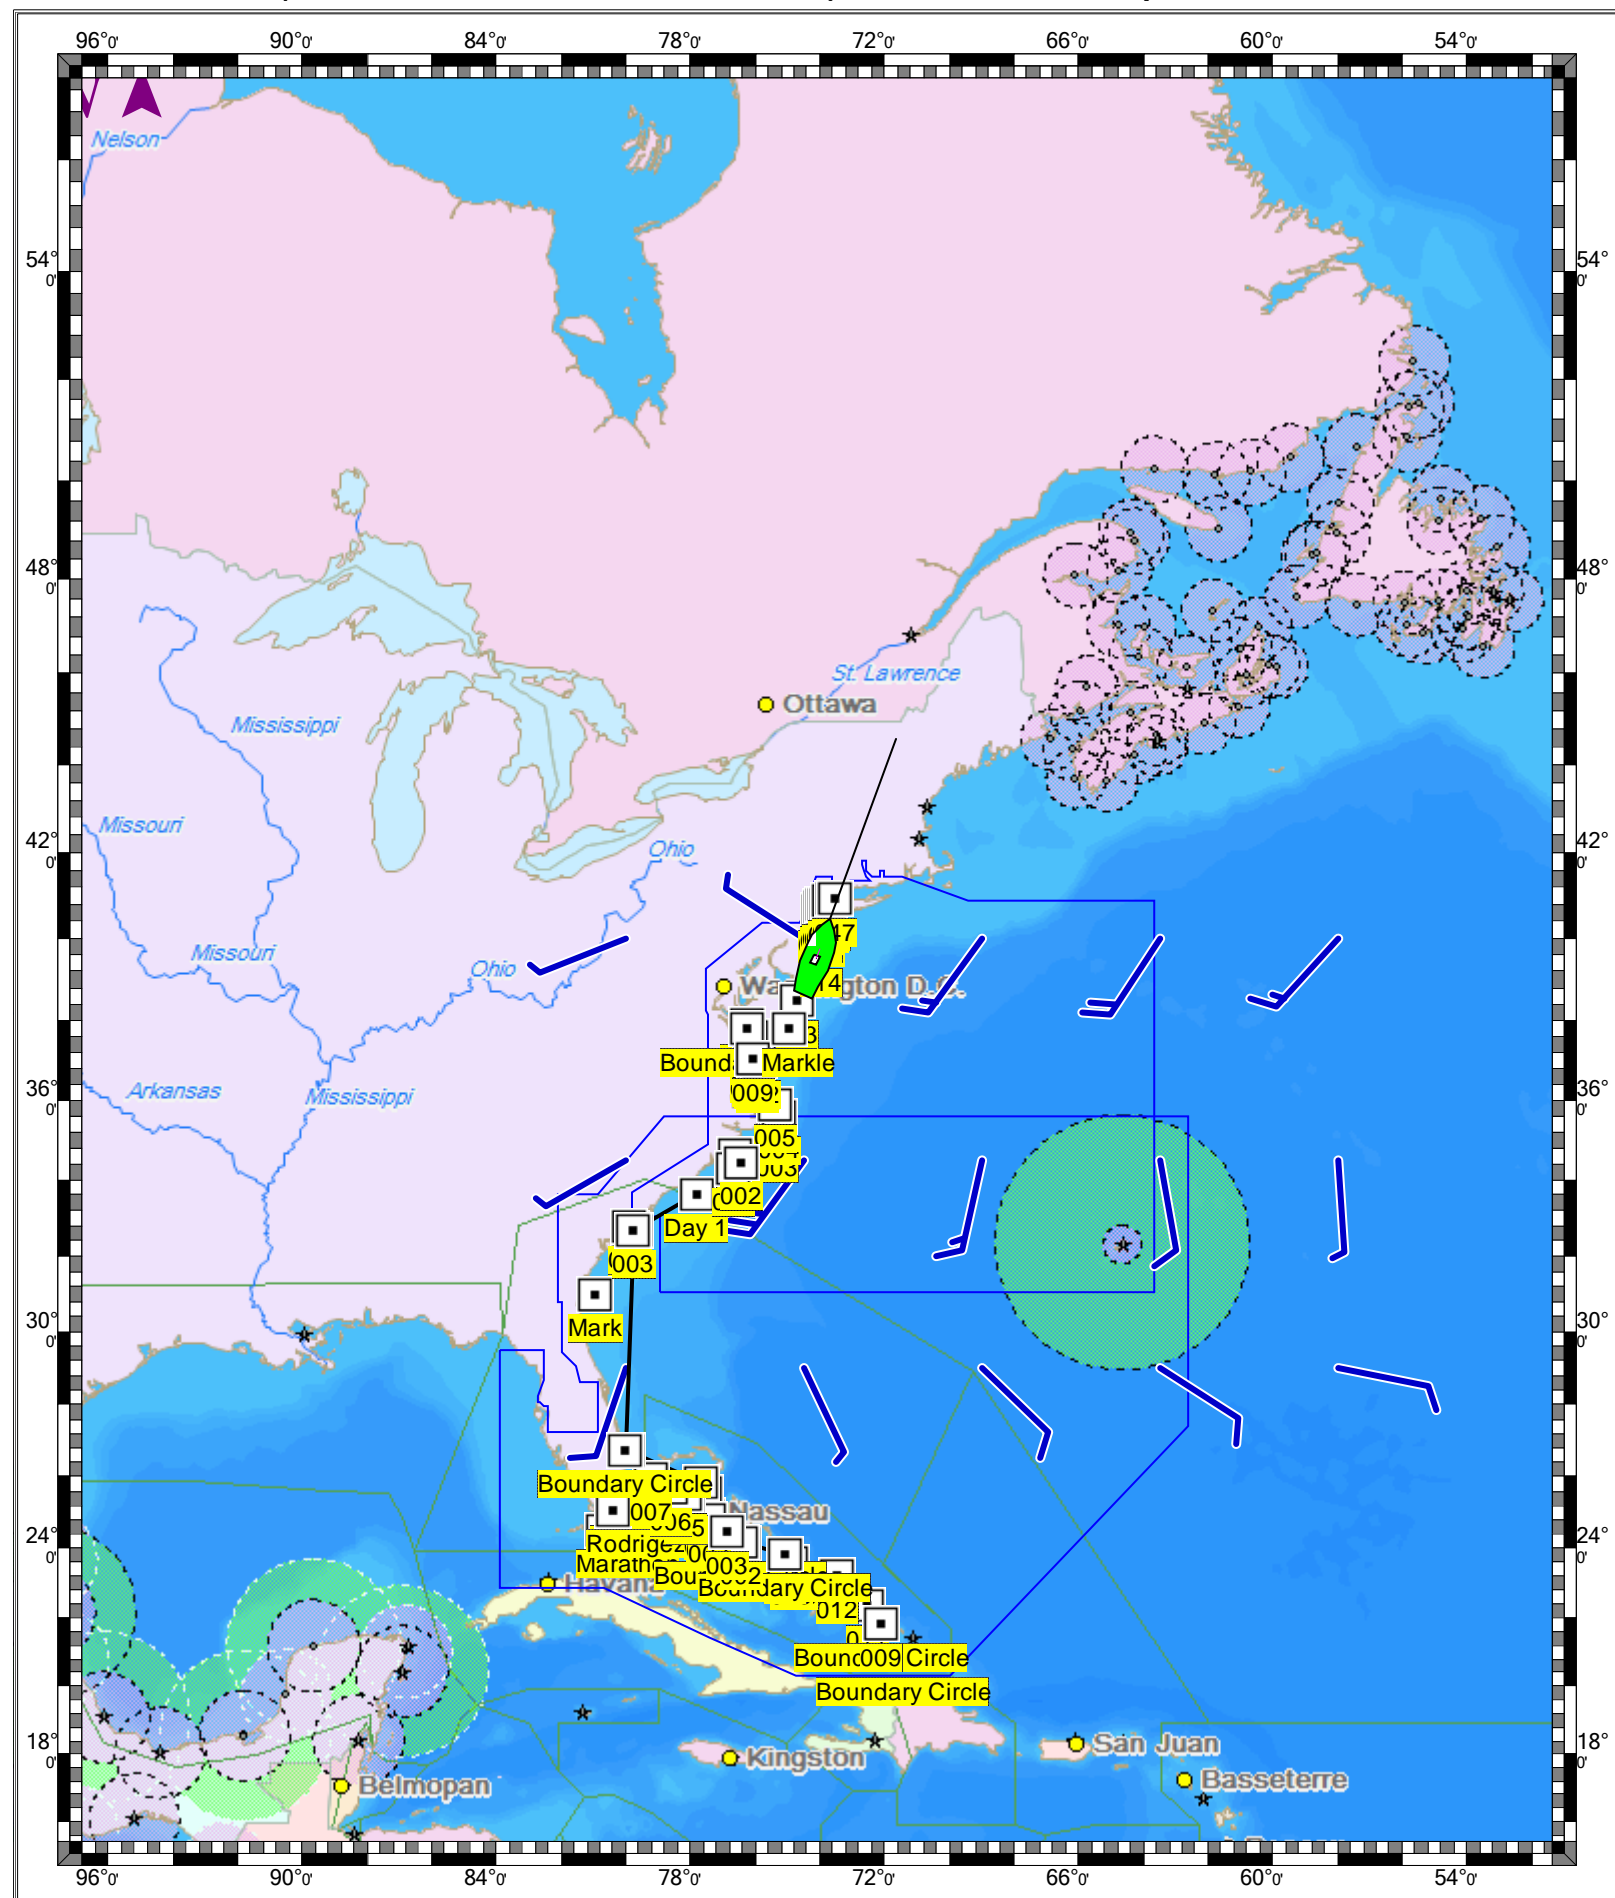

**CAPE SABLE TO CAPE HATTERAS - 1 : 629,000**  
**(MAX Pro World Charts - vector format) Chart #13003 - Depth Units: Feet**

DO NOT USE FOR NAVIGATION  
SOME NAVIGATION AIDS MAY NOT BE SHOWN

MAX Pro World Chart - 1 : 20,100,000  
(MAX Pro World Charts - vector format) Chart #MAX Pro - Depth Units: Feet

DO NOT USE FOR NAVIGATION  
SOME NAVIGATION AIDS MAY NOT BE SHOWN