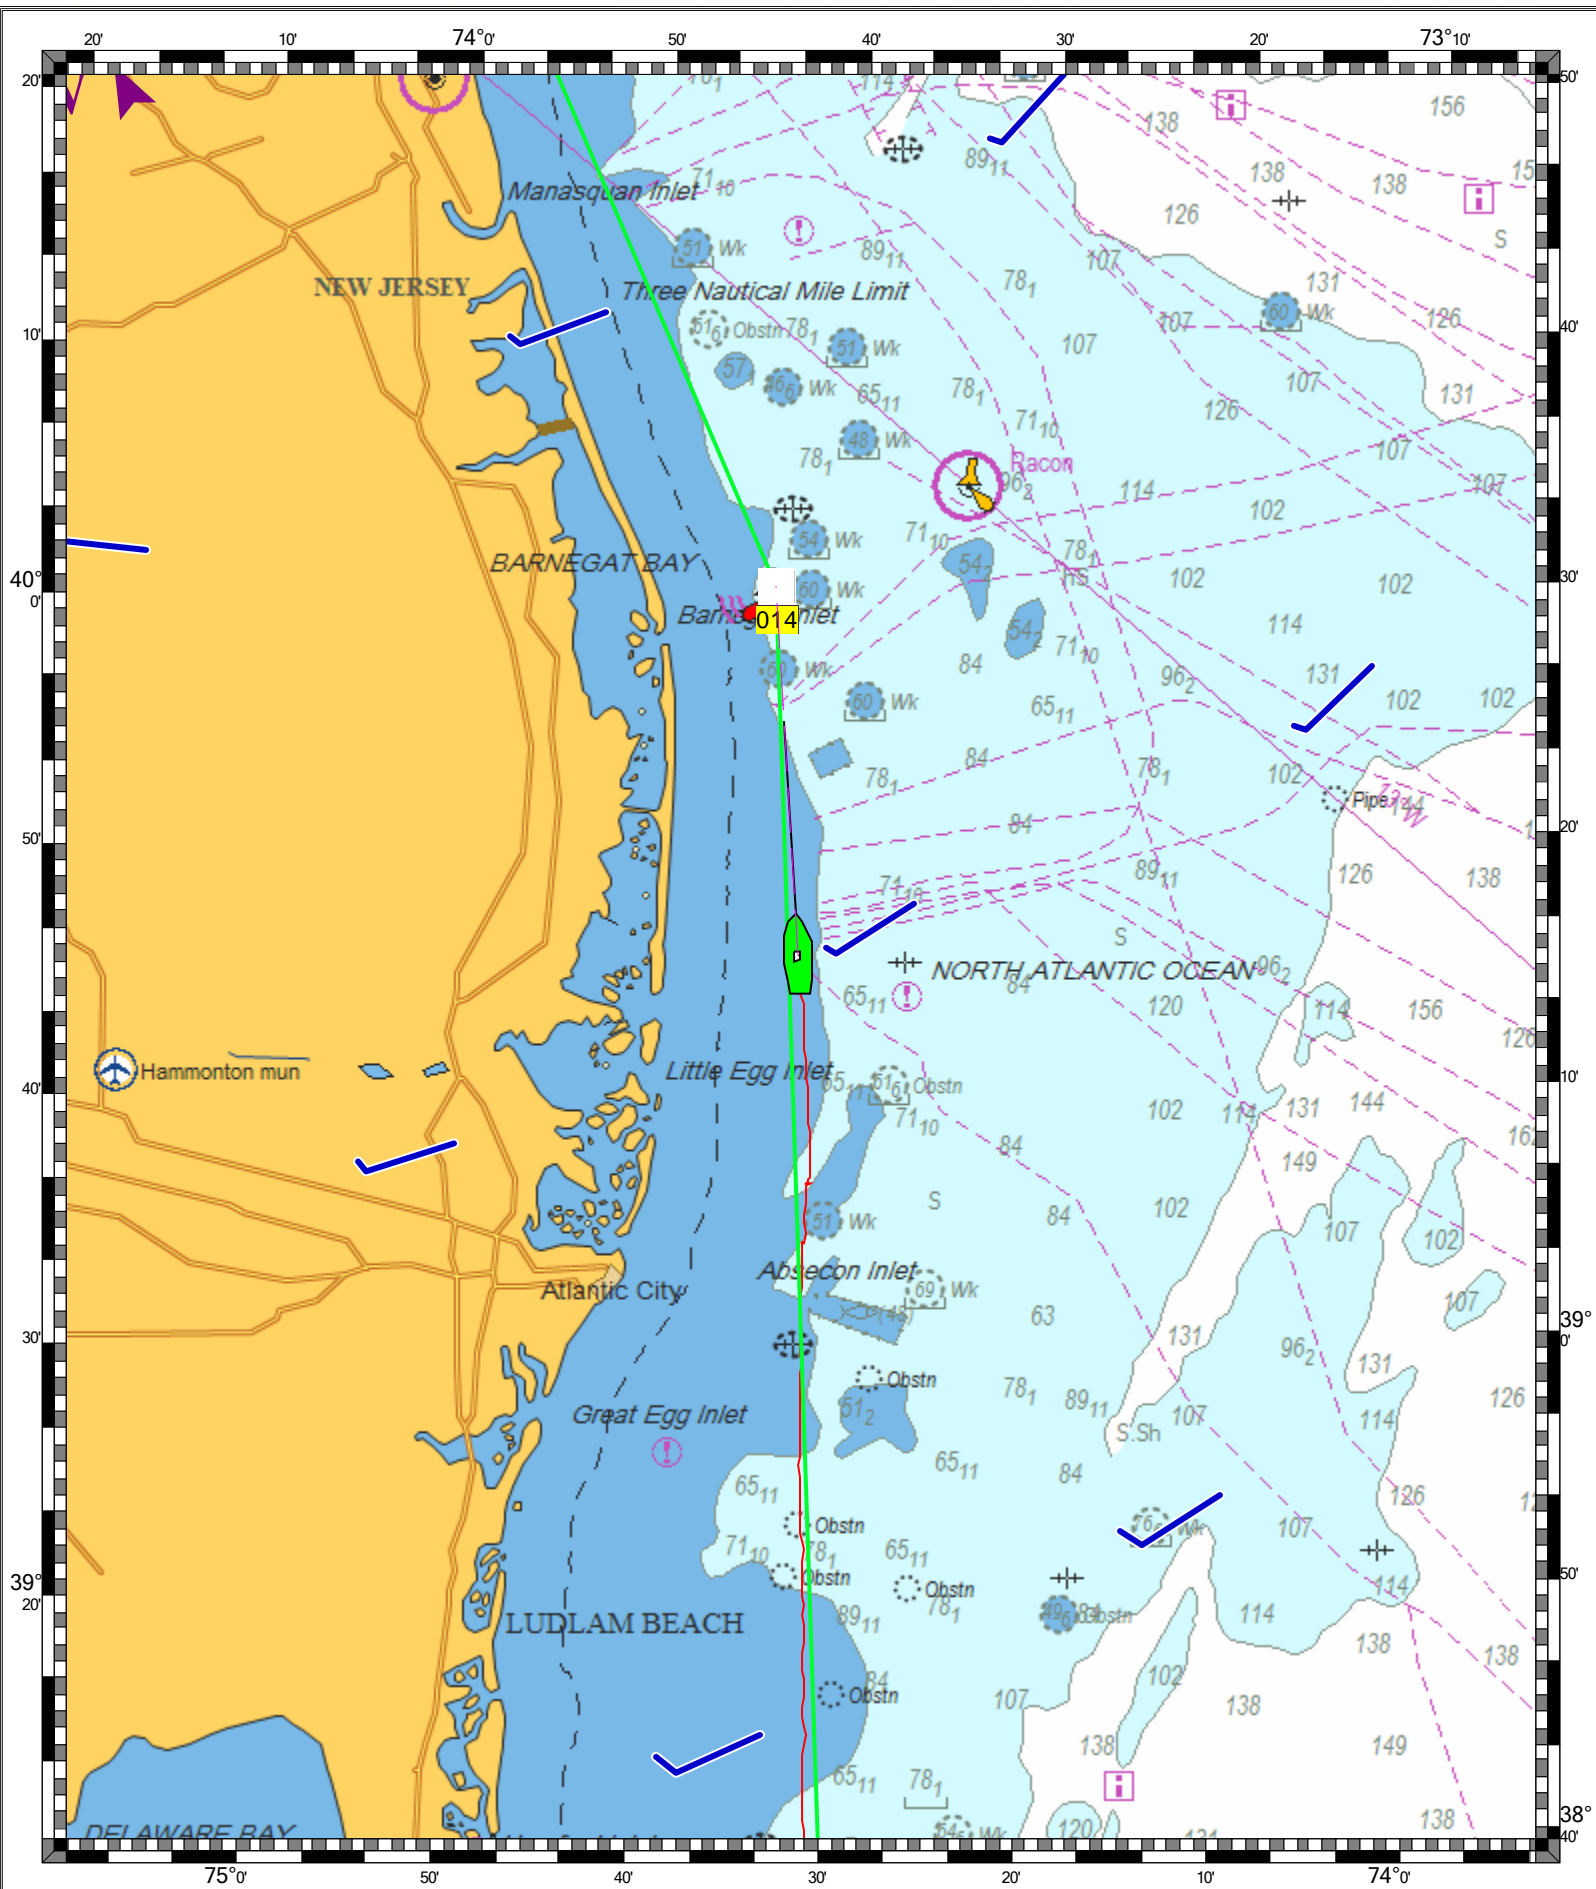

**CAPE SABLE TO CAPE HATTERAS - 1 : 629,000**  
**(MAX Pro World Charts - vector format) Chart #13003 - Depth Units: Feet**

DO NOT USE FOR NAVIGATION  
SOME NAVIGATION AIDS MAY NOT BE SHOWN

MAX Pro World Chart - 1 : 20,100,000  
(MAX Pro World Charts - vector format) Chart #MAX Pro - Depth Units: Feet

DO NOT USE FOR NAVIGATION  
SOME NAVIGATION AIDS MAY NOT BE SHOWN